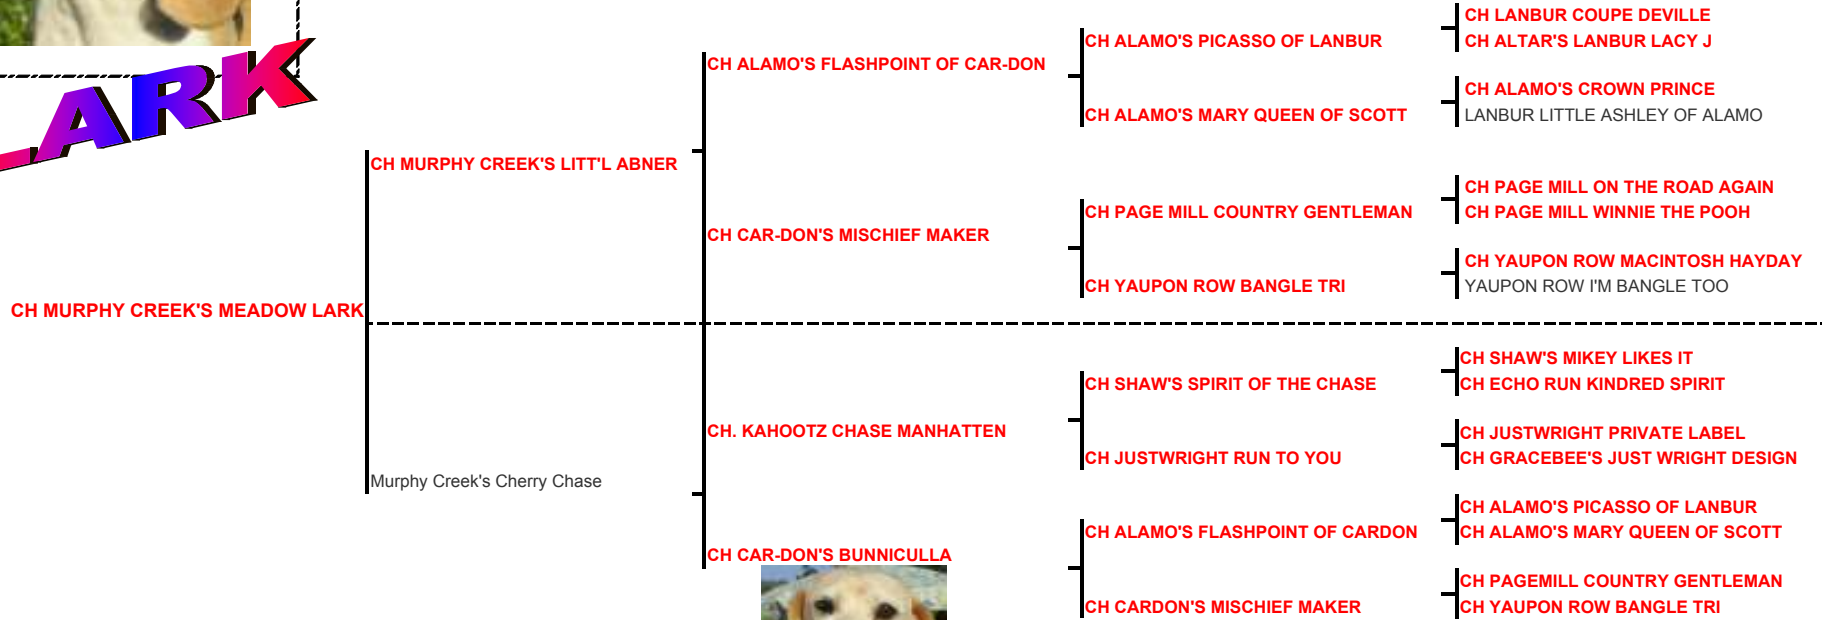

LARK

Pedigree

Gary & Carolyn Miller
12116 Wildwood Drive
North Bend, OR 97459
541-759-2642

©M Beagles, All rights reserved. These pictures, descriptions, pedigrees, and all content are the property of GEM Beagles.
Copying, linking to these pages, or any other use is prohibited without the express permission of GEM Beagles