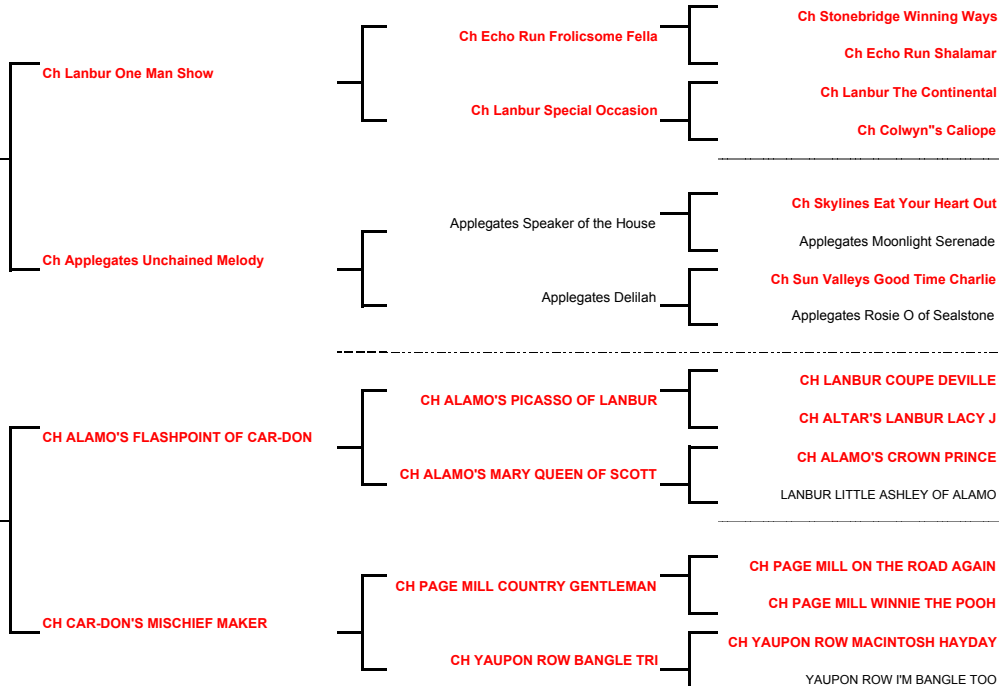

Pedigree

CH CAR-DON'S BUNNICULLA

Gary & Carolyn Miller
12120 Wildwood Drive
North Bend, OR 97459
541-759-2642
www.gembeagles.com